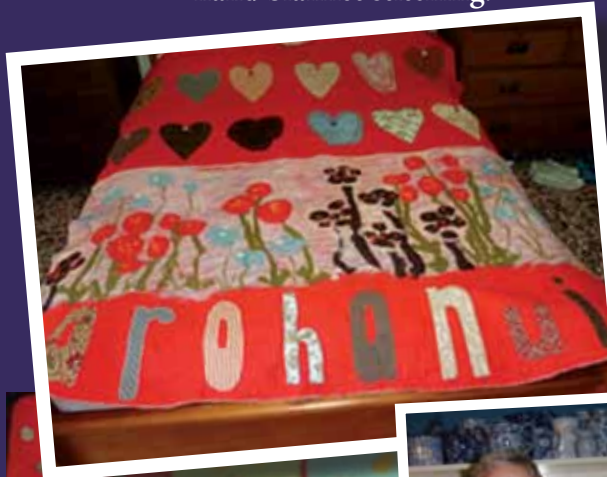

Jill Lydia's are also stockists of 100% Merino hand-felted rugs, cushions and patchwork table runners. Cushions and throws have beautiful fabric hearts and wording with hand blanket stitching.

Burleigh—a family business established in 1851 is still manufacturing pure English earthenware in the 21st century. Beautiful ceramics, hand made in England.